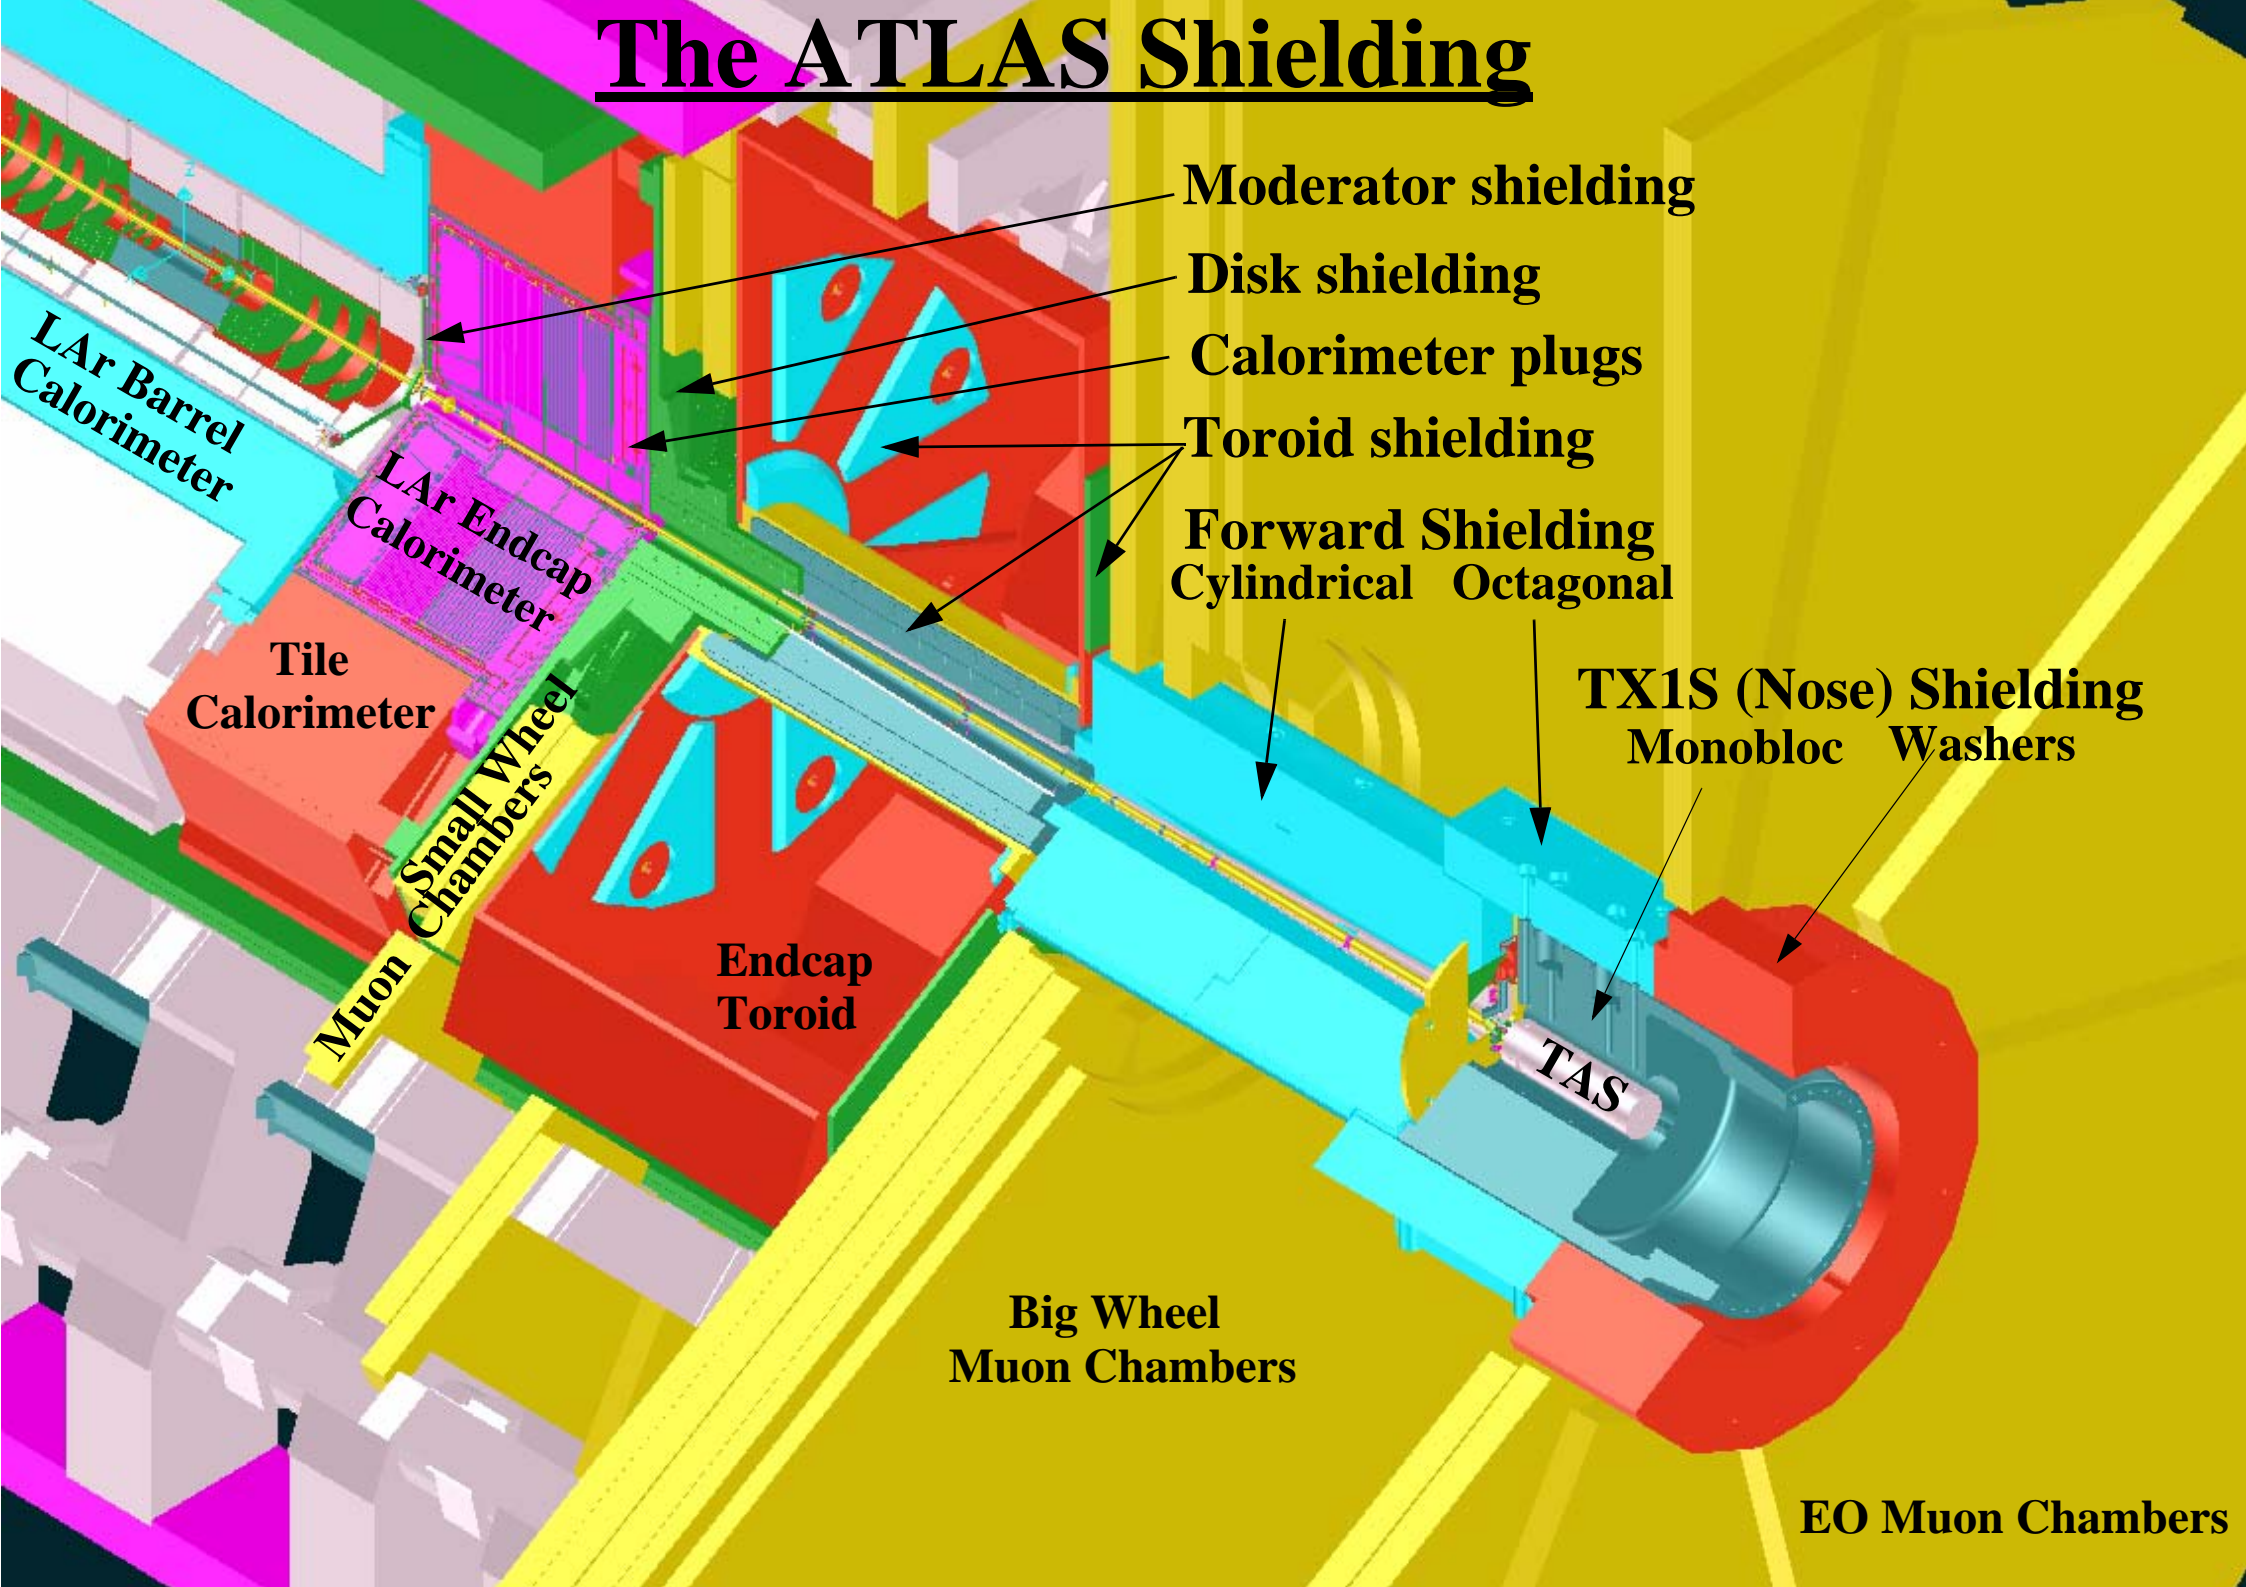

The ATLAS Shielding

Moderator shielding

Disk shielding

Calorimeter plugs

Toroid shielding

Forward Shielding

Cylindrical Octagonal

TX1S (Nose) Shielding

Monobloc Washers

TAS

Big Wheel
Muon Chambers

EO Muon Chambers

LAr Barrel
Calorimeter

LAr Endcap
Calorimeter

Tile
Calorimeter

Small Wheel
Muon Chambers

Endcap
Toroid